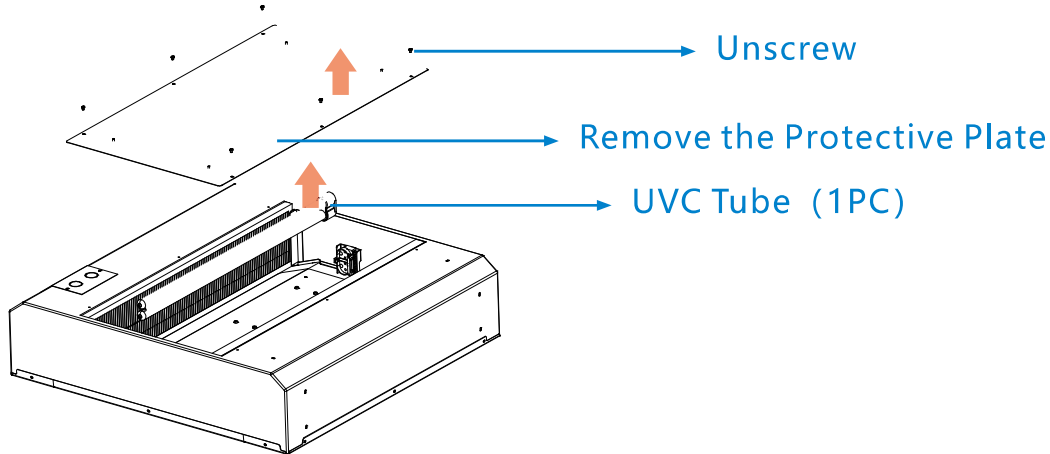

UVC Tube Replacement