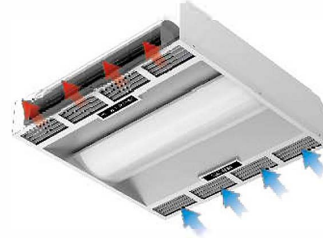

Features

Enclosed UVC Light Source

The UVC light source is in a light-enclosed space. Irradiate the accelerated airflow to eliminate the viruses and bacteria. Therefore, This allows for the disinfection of the air in an enclosed space, while ensuring that day to day business activities can continue underneath that area while the device is active.

Notice: The warranty of UVC tube is 1 year

LED Light

Enclosed UVC Light Space

Air Circulation System with Filters

Special Air circulation system accelerate the airflow to improve the efficiency of disinfection. Designed with HEPA and Active filters can effectively filter and clean the air.

LED troffer Light

LED Color Temperature Adjustable;
LED Brightness Adjustable 20%/40%/60%/80%/100%;

Dimension

Selectable Dimension :

- 1、595x595x142.8mm
- 2、603x603x142.8mm