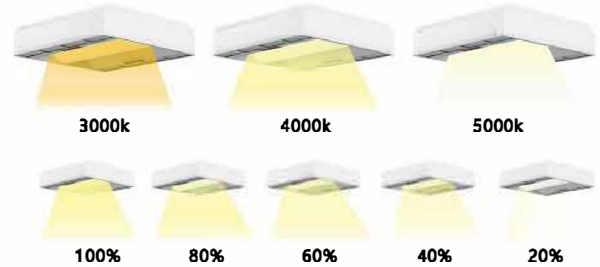

LED troffer Light

LED Color Temperature Adjustable;
LED Brightness Adjustable 20%/40%/60%/80%/100%;

E. coli effective elimination rate is 99.9%