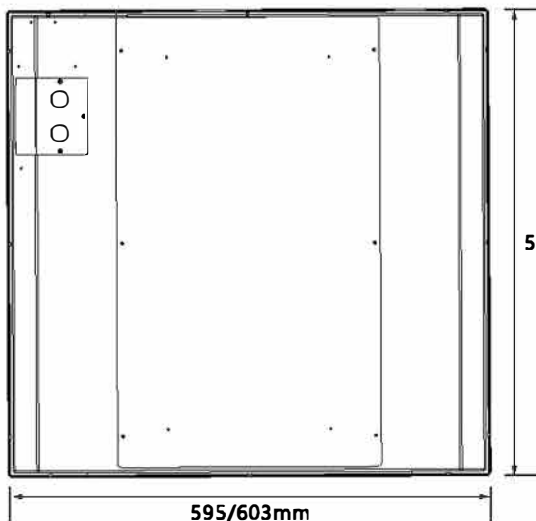

## Dimension

Selectable Dimension :

- 1、595x595x142.8mm
- 2、603x603x142.8mm

## Package

| Package dimensions (mm)<br>(x0.0393=inch) | NW/Device (kg)<br>(lbs=kgx2.2) | GW/Device (kg)<br>(lbs=kgx2.2) | GW/Carton (kg)<br>(lbs=kgx2.2) | Carton Size(mm)<br>(x0.0393=inch) | Quantity / Carton |
|---|--------------------------------|--------------------------------|--------------------------------|-----------------------------------|-------------------|
| 643x643x178mm                             | 10kg ±200g                     | 11kg±200g                      | 23kg±200g                      | 658x658x373mm                     | 2PCS              |